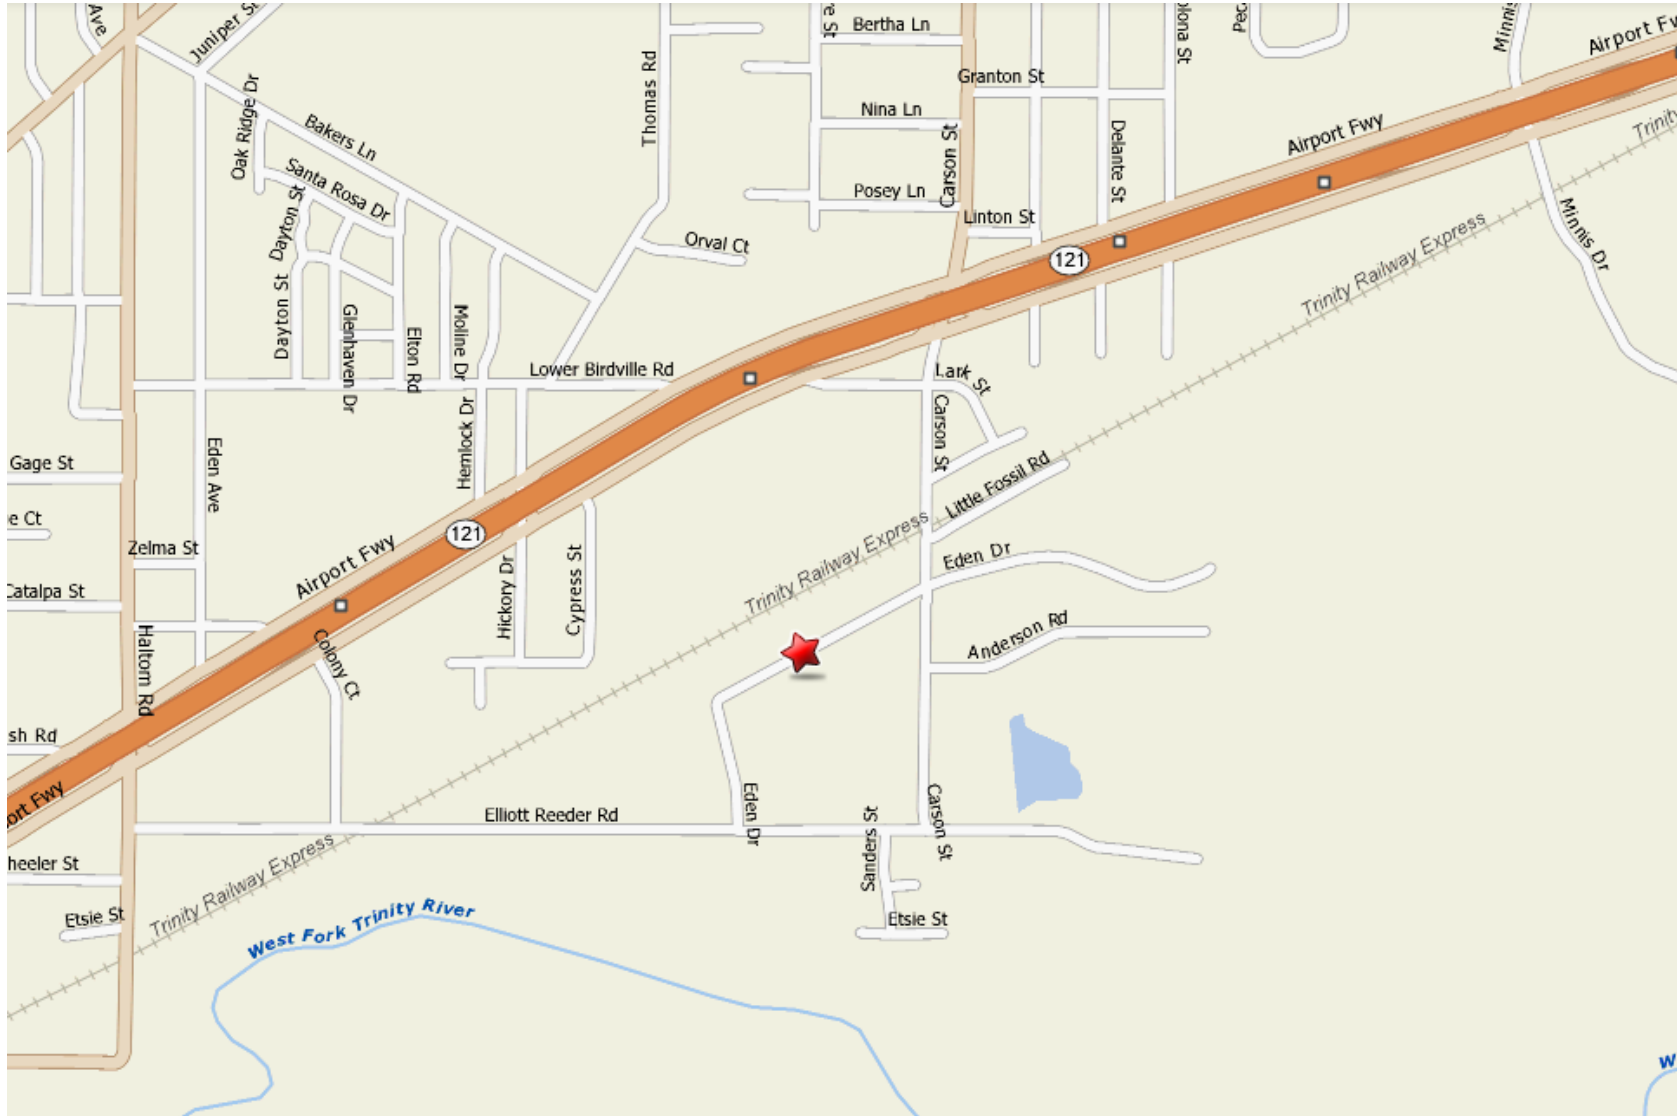

DIRECTIONS TO DFWELITEAUTORENTAL.COM

5940 EDEN DR. HALTOM CITY TX, 76117 - (817) 838.7368

From Fort Worth - Take 121 North to Carson Street exit. Turn right to go south on Carson street. Cross railroad tracks, first right onto Eden Drive.

From North Dallas - Take 635 West to 121 South. Exit on Carson street, turn left at stop sign, cross railraad tracks, first right onto Eden Drive.

From South Dallas - Take I30 or I20 West to 820 then North. Exit to 121 South (It's tricky, watch the signs) and continue on 121 South to Carson St. Cross railroad tracks, first right on Eden Drive.